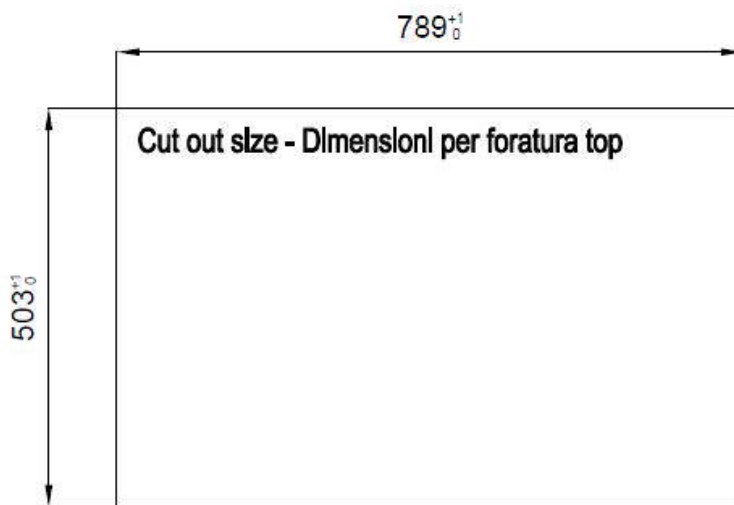

Lavello MILANELLO cod. 1034/05*

FT

FTS

GALLERY