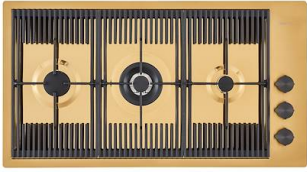

RECOMMENDED PAIRINGS

MILANO 3 BRULEURS GOLD
G680 F09