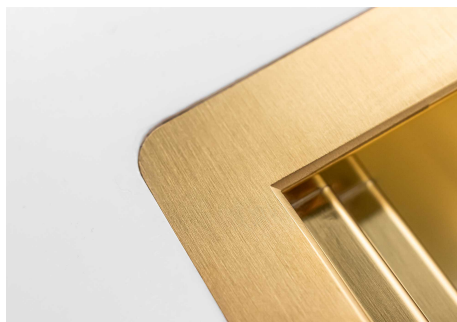

Lavello MILANELLO cod. 1034/05*

FT

FTS

GALLERY