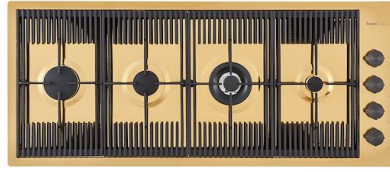

MILANO 4 BRULEURS GOLD
G681 F09