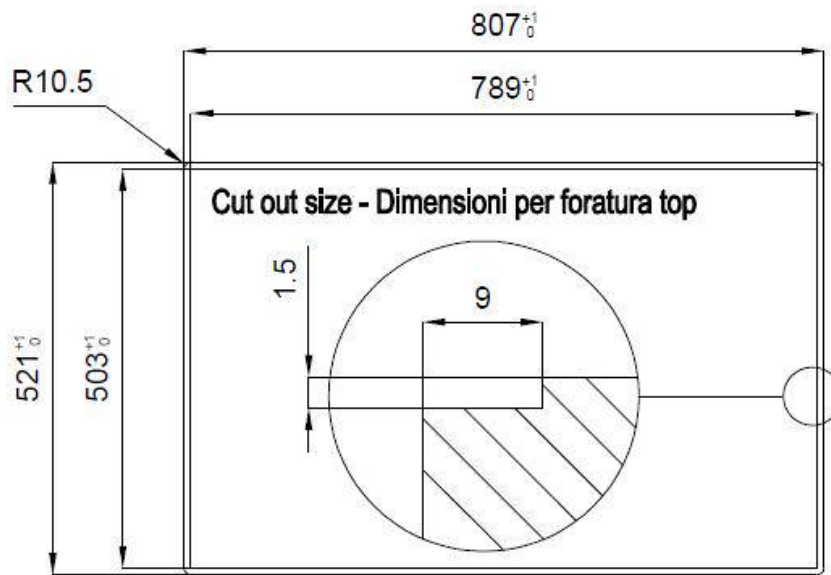

Lavello MILANELLO cod. 1034/05*

FT