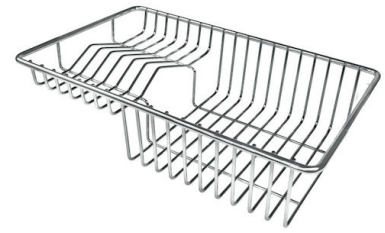

TECHNICAL DATA

Lavello MILANELLO cod. 1034/05*

FT

FTS

GALLERY

EQUIPMENT

GRILLE NOIRE POUR EVIERS RIVA
A100 E02

VIDAGE FADE PUSH GOLD
A407 A21

OPTIONAL ACCESSORIES

CUVETTE PERFOREE INOX

A154 F00

* only in combination with the accessory
A644 F04

**CUVETTE PERFOREE POUR EVIERS
RIVA**

A156 F00

**GRILLE POR.ASSIETTES INOX
mm214x379**

A100 C03

* only in combination with the accessory
A644 A01

**GRILLE PORTE-ASSIETTES INOX
25x35**

A100 A54

* only in combination with the accessory
A644 F04

**PLANCHE DE DECOUPE DOUBLE
HDPE**

A644 A01

**PLANCHE DE DECOUPE DOUBLE
IROKO**